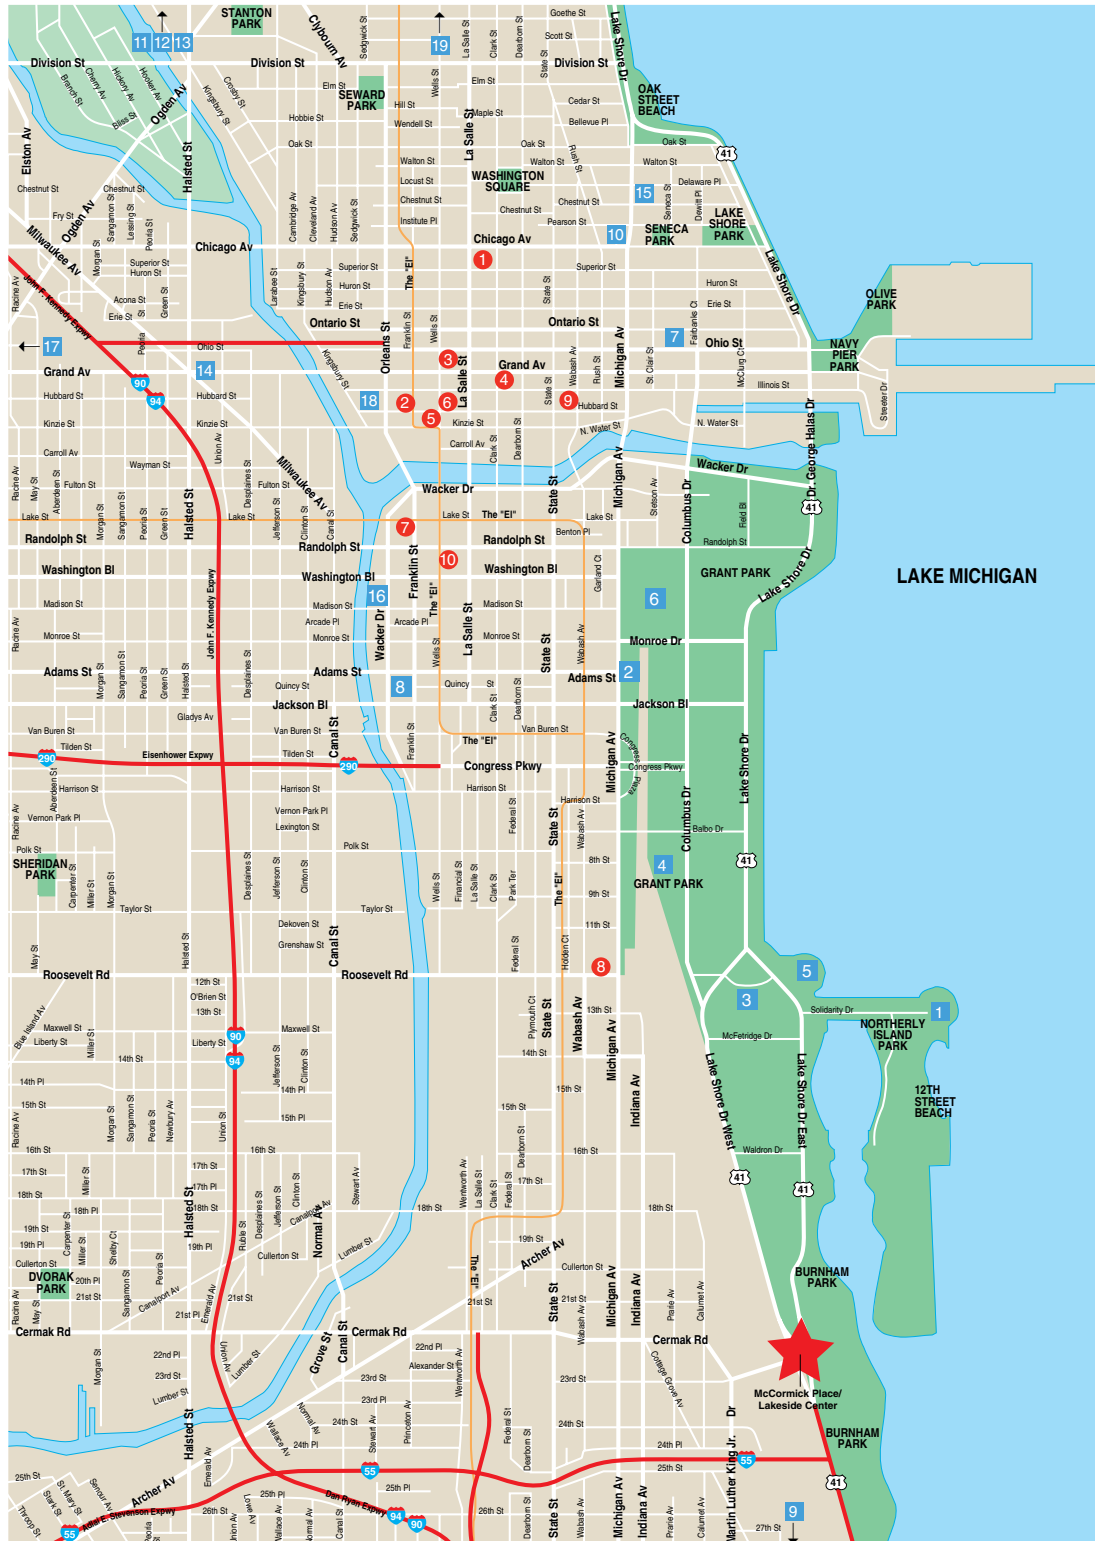

Attractions and restaurants locator map

Use this map to locate the attractions and restaurants mentioned in the following PDFs: Windy City by Day, Windy City After 7 p.m. and Dining in Chicago.

Indicates attractions

Please see the Windy City by Day and Windy City After 7 p.m. PDFs for details about 19 top Chicago attractions.

Indicates restaurants

Please see the Dining in Chicago PDF for details about 10 of Chicago's best restaurants.